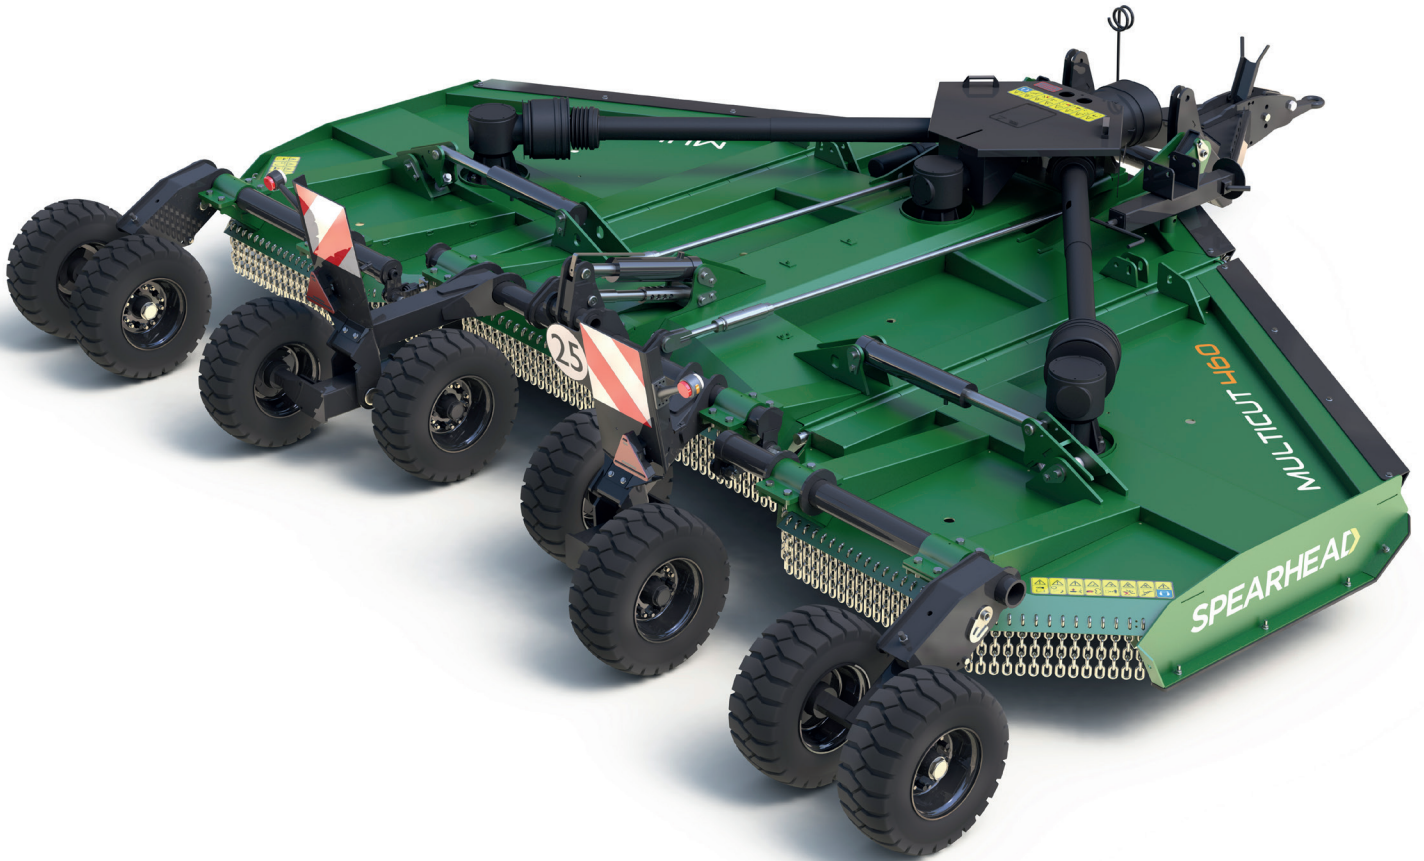

SPEARHEAD

MULTICUT 460 / 620 / 820

AGRICULTURE

PASTURE

LIGHT SCRUB

HEAVY SCRUB

STUBBLE MANAGEMENT

AIRFIELD

	 HP	 540 1000		 HP				
	TRACTOR HP	PTO SPEED	CUTTING WIDTH	GEARBOX RATING	NUMBER OF WHEELS	NUMBER OF ROTORS	NUMBER OF BLADES	CUTTING HEIGHT
MULTICUT 460	70HP	540 - 1000RPM	4.6m / 15' 1"	250hp & 111hp	8	3	9 or 18	25mm - 400mm 1" - 16"
MULTICUT 620	90HP	1000RPM	6.2m / 20' 4"	250hp & 111hp	8	5	15 or 30	25mm - 400mm 1" - 16"
MULTICUT 820	150HP	1000RPM	8.2m / 26' 11"	250hp & 111hp	8	5	15 or 30	25mm - 400mm 1" - 16"